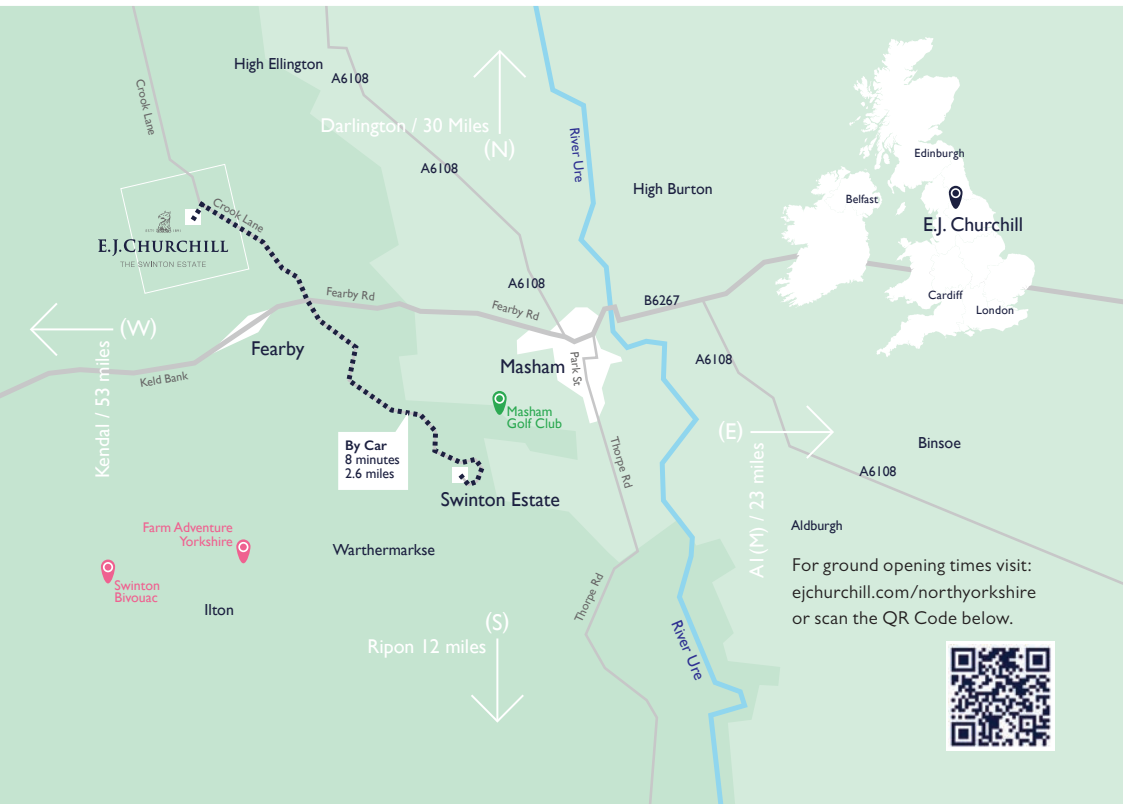

For ground opening times visit:
ejchurchill.com/northyorkshire
or scan the QR Code below.